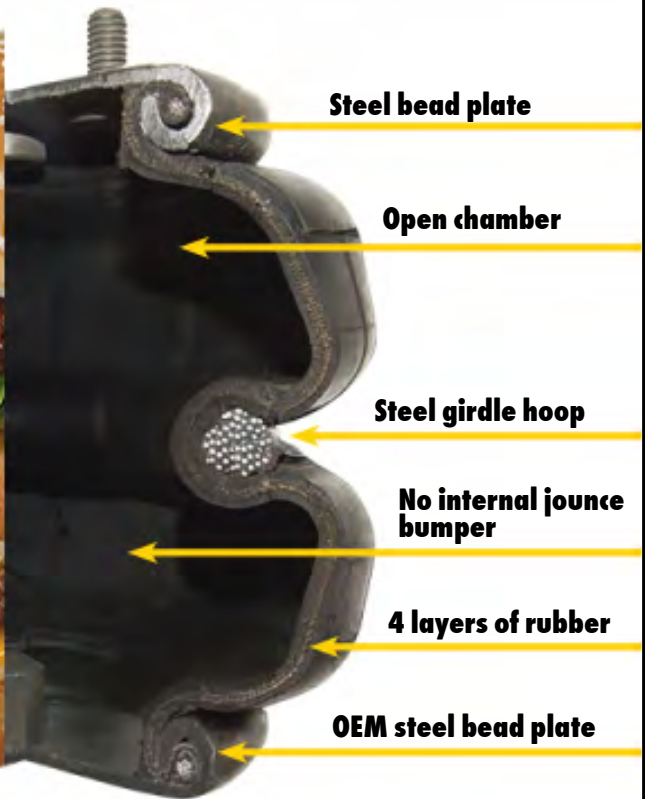

1774 W. WESLEY AVE. ENGLEWOOD, CO 80110

1-800-292-4777

WWW.MIDSTATESINC.COM

LUNCH ONUS

ANATOMY OF A SPECIFIC TYPE OF CHEESEBURGER

ANATOMY OF A FIRESTONE RIDE-RITE AIR BAG

**BUY ANY FIRESTONE
AIR BAG OR COMPRESSOR KIT
GET A \$10 MCDONALD'S ARCH CARD**